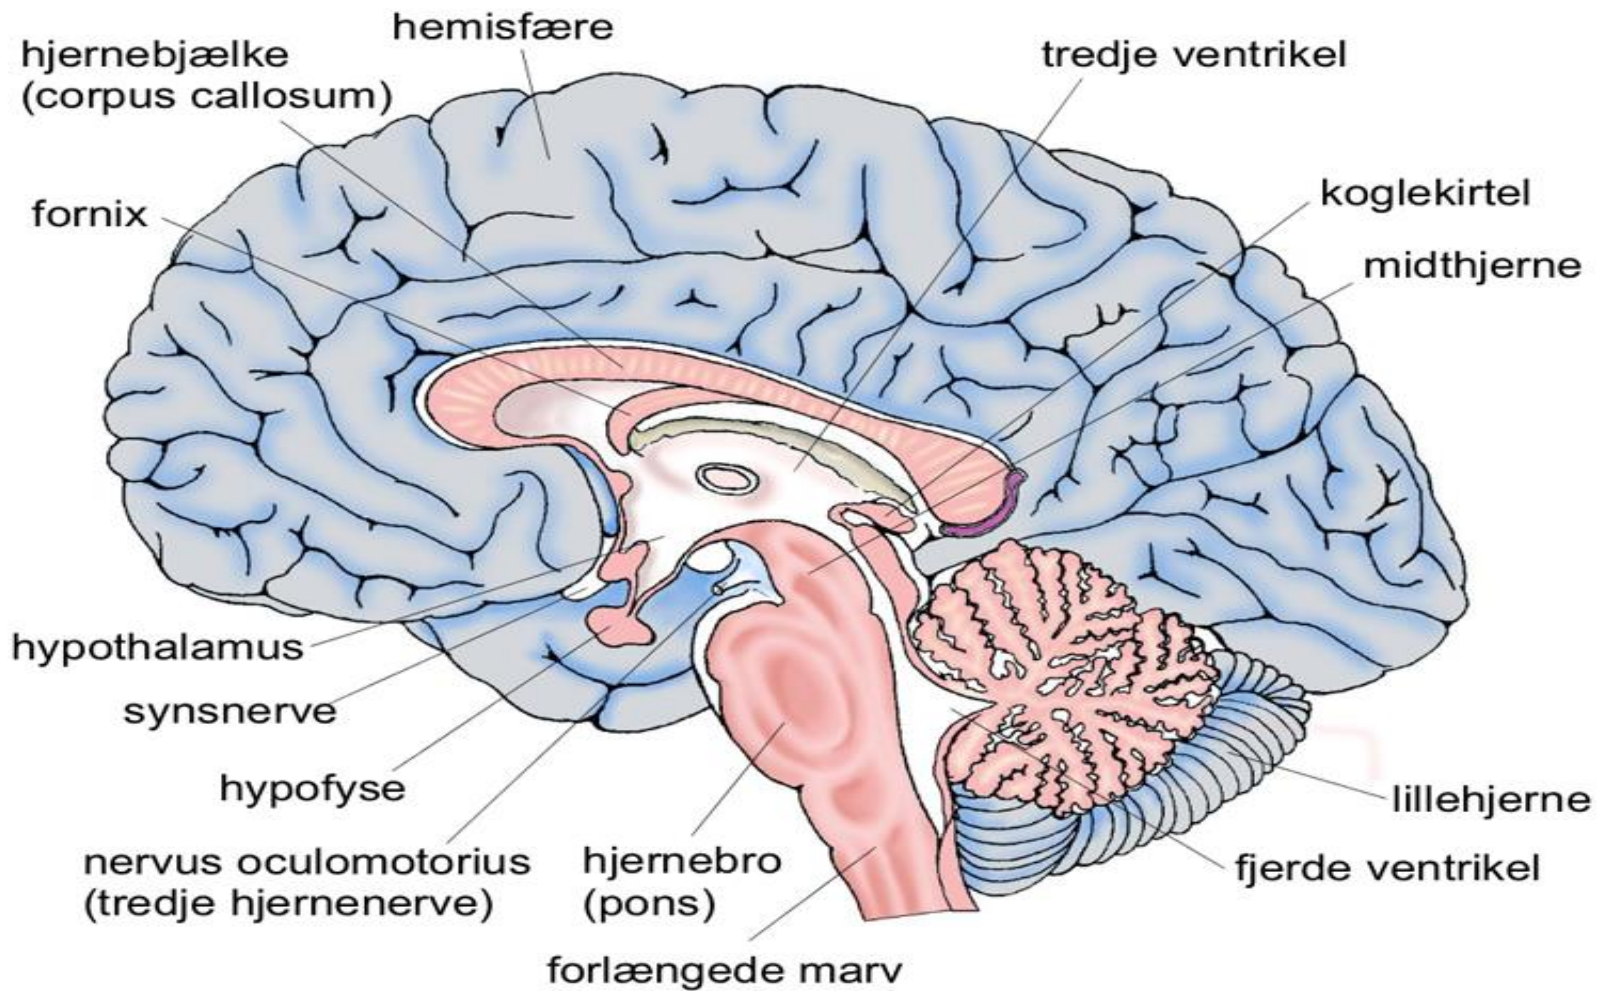

Rune Kilden

PAKHUSENE
AARHUS
EST. 2015

Pakhusene

AAR
hus

AARhusiAarhus.dk

Bassin 7

Leveregler

The **TWO** most important
Days in your **LIFE** are:
The **DAY** you were Born,
And the **DAY** when you find
out **WHY**.

-MARK TWAIN-

Strandbaren

AARHUS HAVBANE

The logo for the Aarhus Bay Triathlon features the word 'Arhus' in a stylized, lowercase font. The letter 'a' is yellow, 'r' is orange, 'h' is dark blue, 'u' is light blue, and 's' is a gradient from dark blue to light blue. The background is a blurred image of ocean waves.